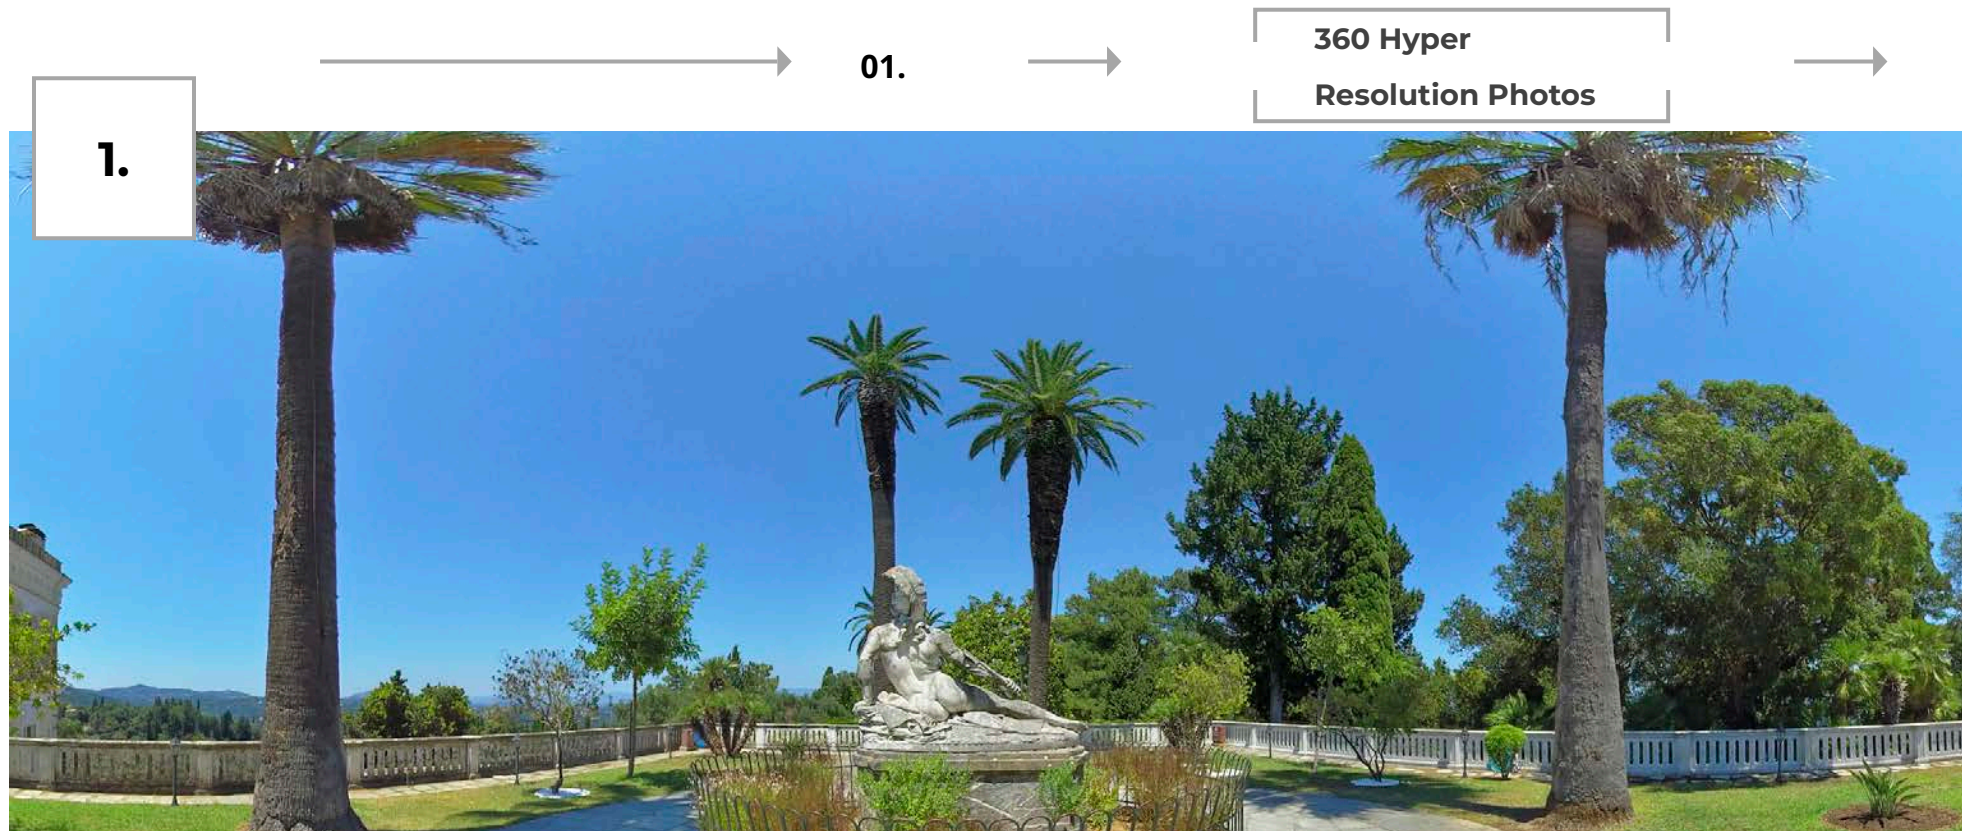

TTouch Culture

**ONE CLICK
ONE TARGET**

- ☀ Τοποθετούμε τον μουσειακό ή αρχαιολογικό χώρο στο κέντρο του ενδιαφέροντος.
- ☀ Με διαδραστικό τρόπο και άρτια γραφικά οδηγούμε τον ψηφιακό επισκέπτη σε όλα τα σημαντικά αξιοθέατα