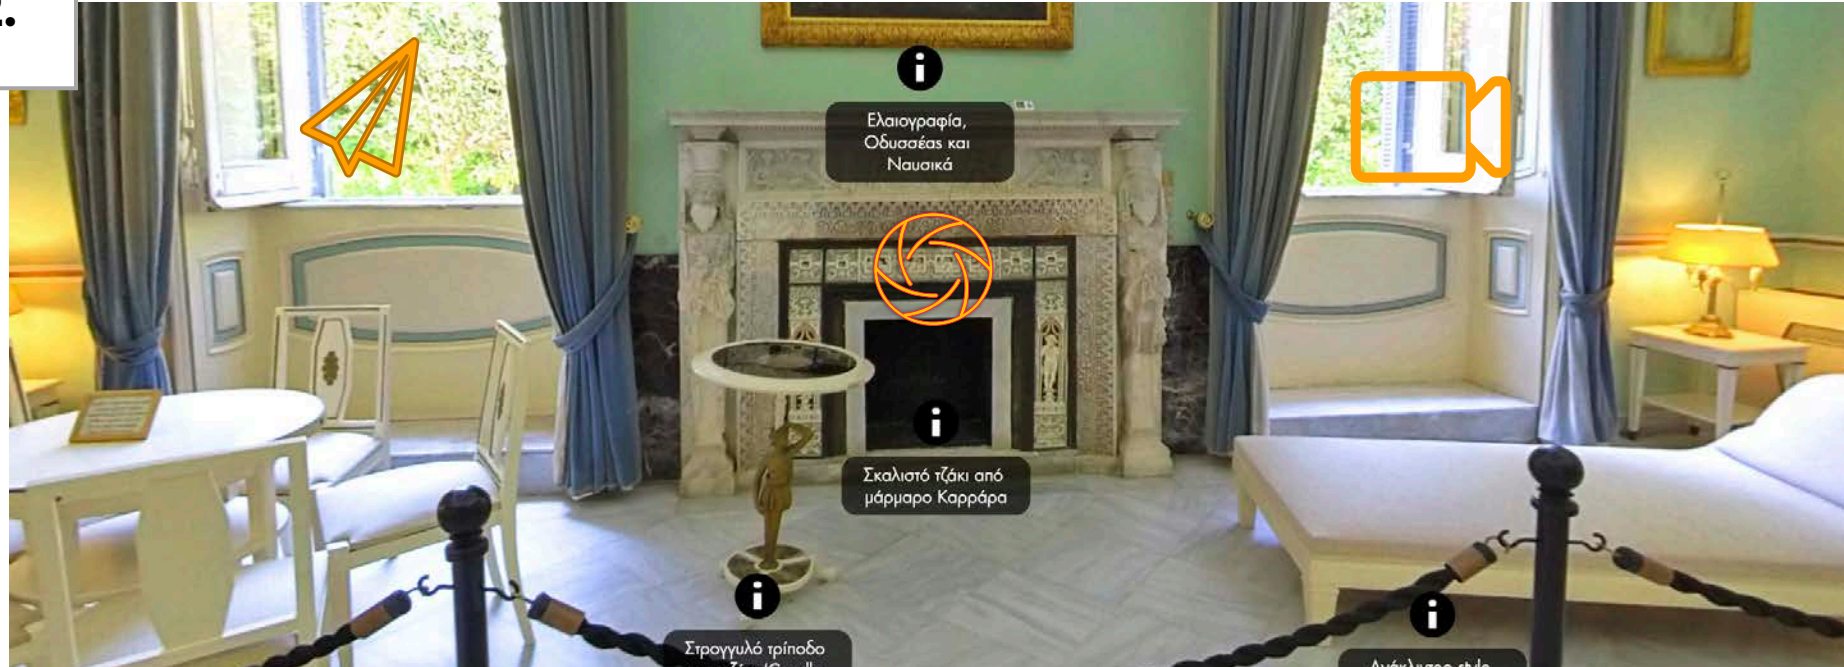

TTouch Culture

ONE CLICK ONE MISSION

2.

02.

360 Connection
Hot Spots

- ☀ Ενεργά σημεία/hot spots, pop up windows, κείμενα, φωτογραφίες, βίντεο, χρήσιμοι σύνδεσμοι και ότι άλλο μπορείτε να φανταστείτε.
- ☀ Όλα είναι εκεί, διαθέσιμα με το πάτημα ενός κουμπιού